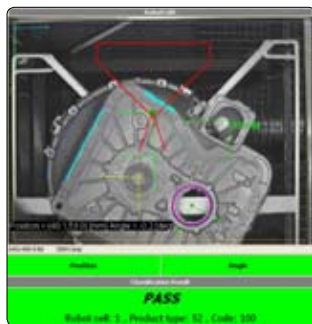

Scorpion Robot Vision Starter Kit

The perfect introduction for jump-starting your own Vision System - includes Scorpion Vision Software , a Sony XCD-V50 (CR) black & white or colour camera and two days training

The Scorpion Robot Vision Starter Kit – approved by Sony, contains everything you need for bringing your Scorpion Robot Vision project to life. The kit includes a Scorpion Enterprise software license combined with the new high quality Sony XCD-V50 (CR) camera (VGA resolution) and a 2 days training course where you learn how to use Scorpion Vision Software®.

A standard and configurable user interface paired with innovative and easy-to-use and robust imaging tools quickly enable you to plan, implement and test complete robot vision systems ready to communicate with robots or PLCs. Scorpion works with robots from ABB, Motoman, Bosch Rexroth and more.